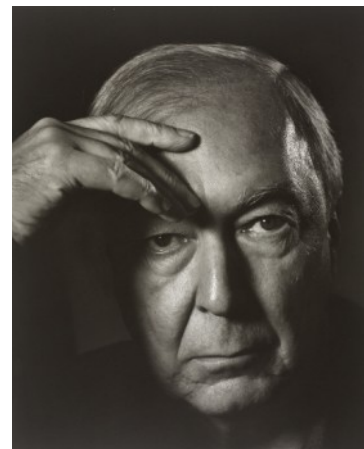

Yousuf Karsh: Portraits of Artists, February 27, 2009-August 23, 2009

This exhibition celebrates the 100th anniversary of the birth of Yousuf Karsh (Canadian, born Armenia, 1908-2002) one of the most admired portrait photographers. Through his long life he photographed over 15,000 individuals, many of whom were among the 20th century's most notable, such as Sir Winston Churchill and Albert Einstein. Artists and designers were frequent subjects and the focus of this exhibition of some twenty photographs portraits including celebrated images of Georgia O'Keeffe, Pablo Picasso, and Frank Lloyd Wright--all promised gifts to The RISD Museum from the Estate of Yousuf Karsh. Complementing this show will be a selection of portraits of artists from the Museum's distinguished print, drawing, and photography collections in the Buonanno Works on Paper Gallery.

CHECKLIST OF THE EXHIBITION

Yousuf Karsh, Canadian, 1908 - 2002

Josef Albers, 1966

Gelatin silver print

Gift of Estrellita Karsh in memory of Yousuf Karsh 2011.91.1

Yousuf Karsh, Canadian, 1908 - 2002

Jasper Johns, 1980

Gelatin silver print

Gift of Estrellita Karsh in memory of Yousuf Karsh 2011.91.10

RISD MUSEUM

Yousuf Karsh, Canadian, 1908 - 2002

Joan Miro, 1965

Gelatin silver print

Gift of Estrellita Karsh in memory of Yousuf Karsh 2011.91.11