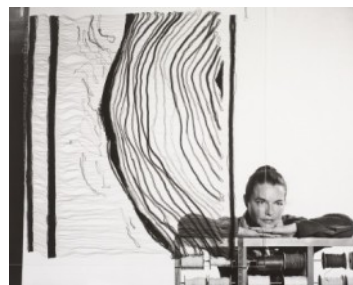

Yousuf Karsh, Canadian, 1908 - 2002

Lenore Tawney, 1959

paper

Gift of Estrellita Karsh in memory of Yousuf Karsh 2011.91.13