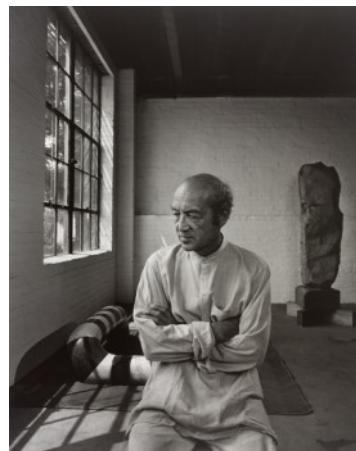

Yousuf Karsh, Canadian, 1908 - 2002

Isamu Noguchi, 1980

paper

Gift of Estrellita Karsh in memory of Yousuf Karsh 2011.91.20