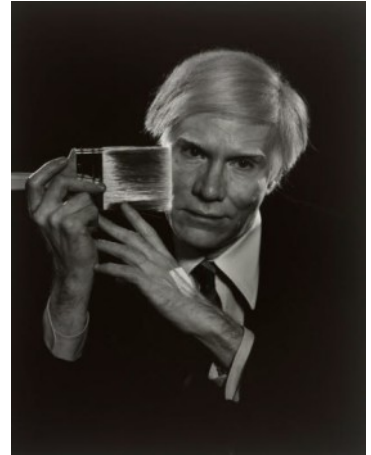

RISD MUSEUM

Yousuf Karsh, Canadian, 1908 - 2002

Andy Warhol, 1979

Gelatin silver print

Gift of Estrellita Karsh in memory of Yousuf Karsh 2011.91.14