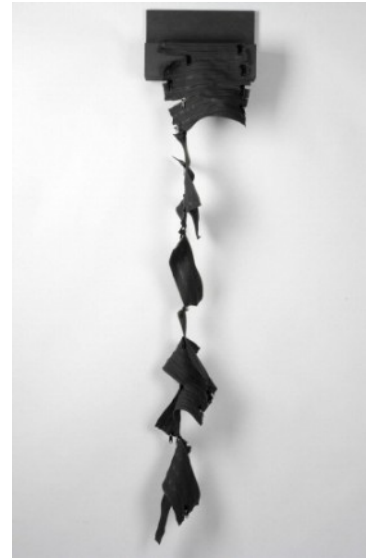

Zipper Box, 1997

Zippers, thread, gimp nails, micaceous iron oxide (acrylic paint),
wood, piano hinge

Gift of Dr. and Mrs. Joseph A. Chazan 2002.115.2

Ann Fessler, American, b. 1949, (RISD Faculty, Photography)