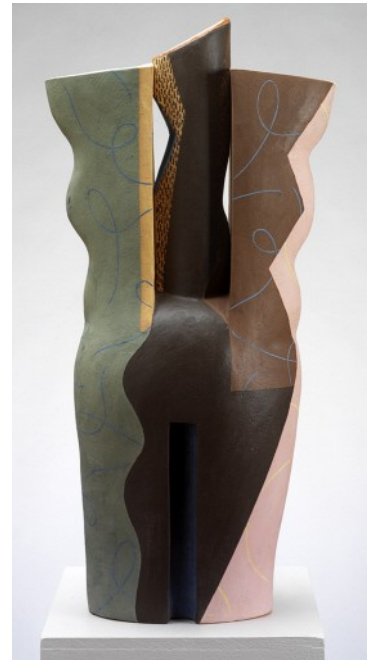

Andrea Gill, American, b. 1948
Vase, 1984
Glazed earthenware
Gift of Dr. and Mrs. Joseph A. Chazan 1987.102