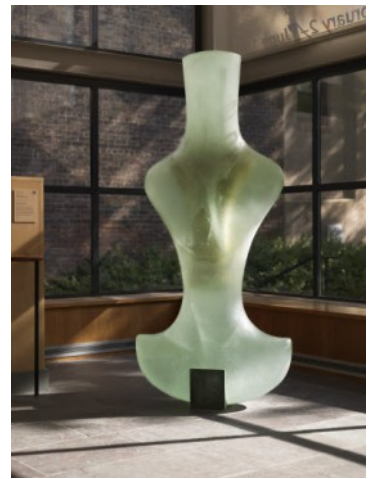

Howard Ben Tré, American, b. 1949, (RISD MFA 1980)

Mantled Figure, 1993

Cast glass, bronze powder, and steel

Gift of Dr. and Mrs. Joseph A. Chazan 1994.085