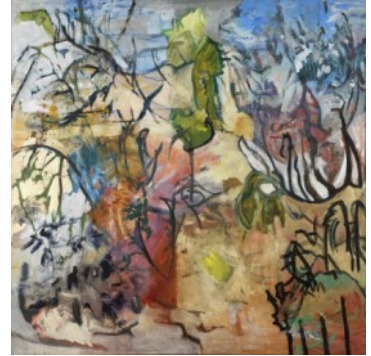

RISD MUSEUM

Ruth Dealy, American, b.1947, (RISD BFA 1971, Painting; RISD MFA 1973, Painting)
Regent Place Park #3, 2002
Acrylic on canvas
Gift of Dr. and Mrs. Joseph A. Chazan 2003.88