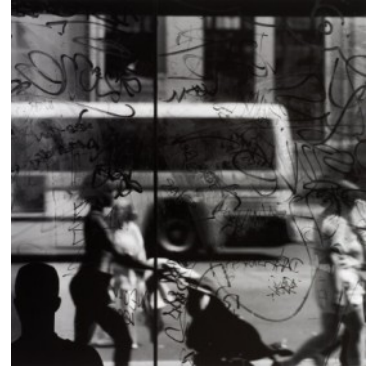

RISD MUSEUM

McDonald Wright, American, b. 1955, (RISD BFA 1996, Photography)
Street Scene III, 1997
Selenium-toned gelatin silver print
Gift of Dr. and Mrs. Joseph A. Chazan 1999.87.4